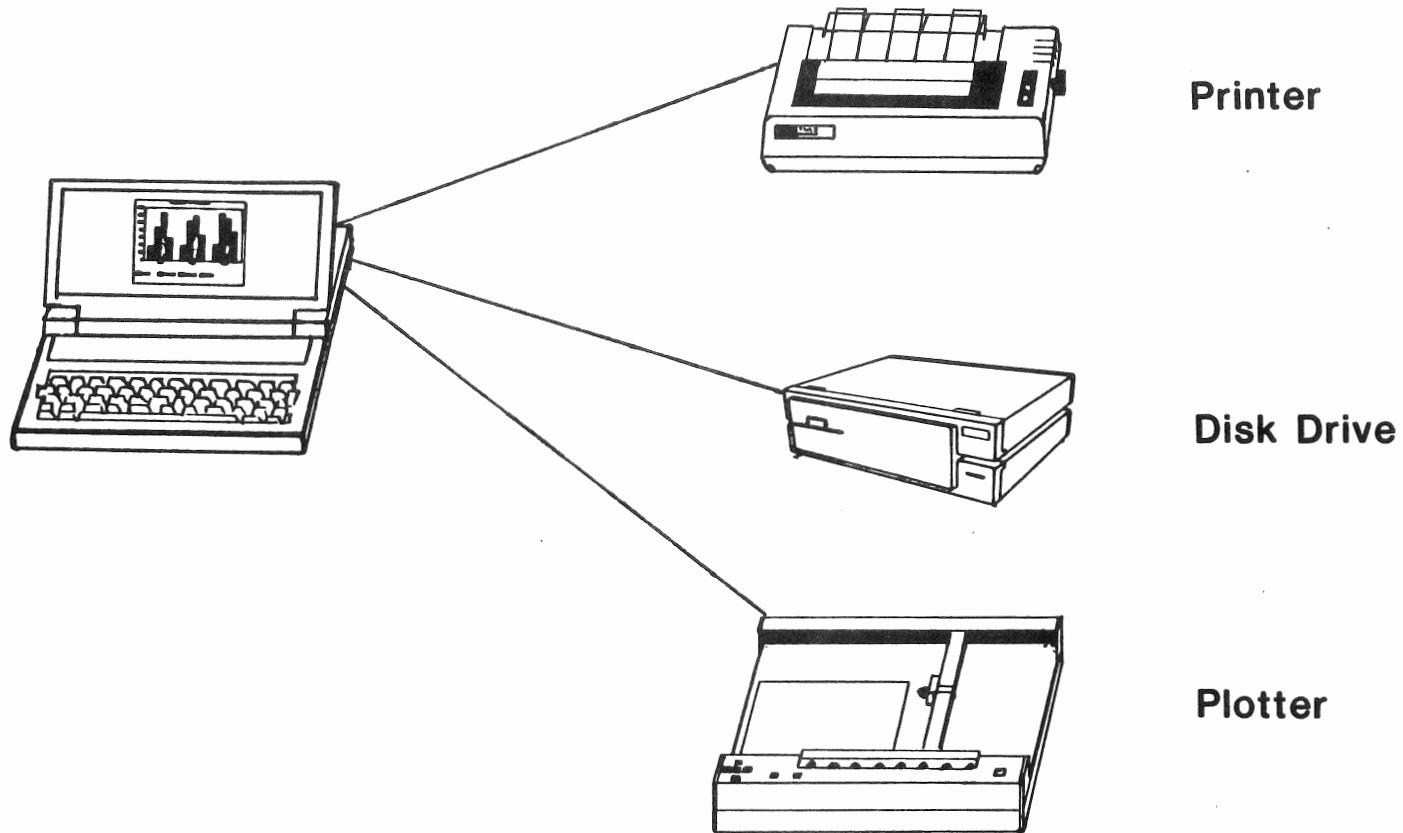

# COMPASS Computer System

**A portable decision support computer.**

- 384K Bubble Memory**
- 256K RAM Memory**
- 1200/300 Baud Modem**

# COMPASS CENTRAL Computer

- The COMPASS CENTRAL Computer allows sharing of resoures.